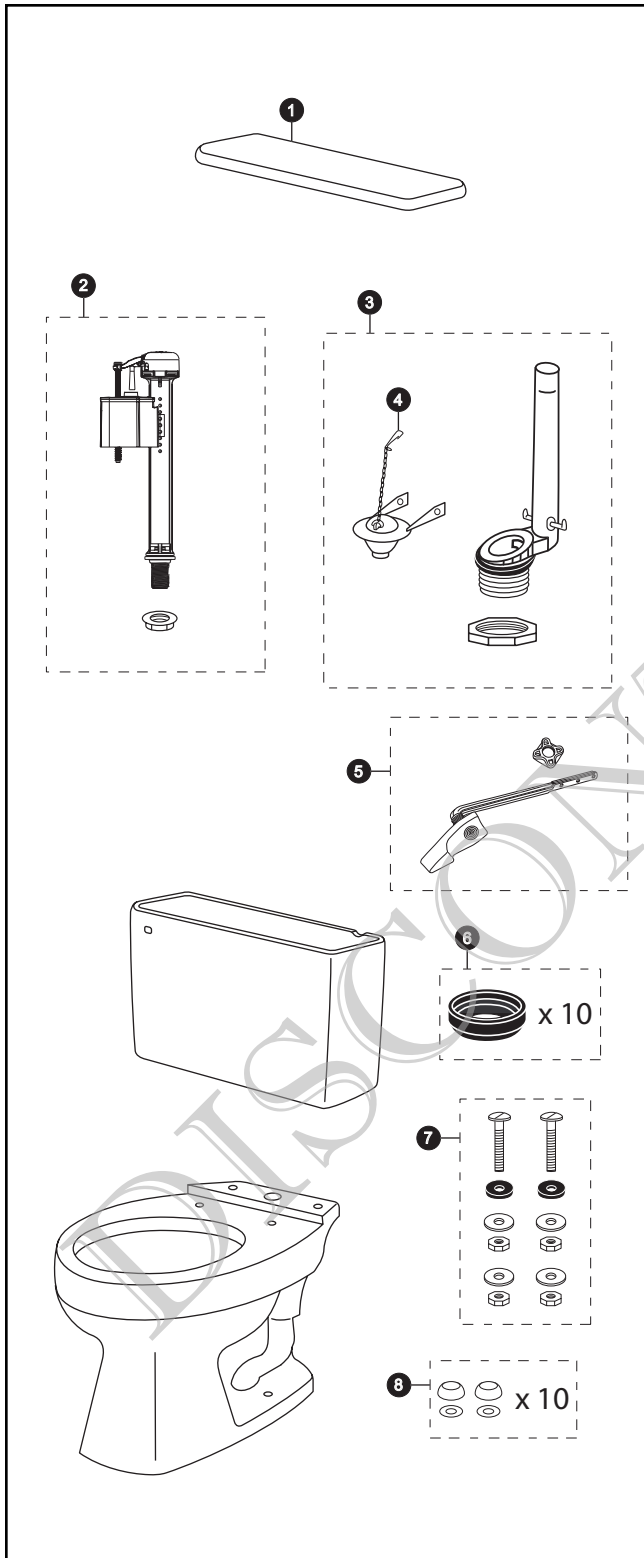

CST703

CST703
ST703
C703

Commercial 1.6 Gpf Toilet, Round, Gravity, 12" Rough-In

Item	Part	Description
1	TCU703CR#01	Tank Lid w/ Velcro Tape
	TCU703CR#03	Tank Lid w/ Velcro Tape
	TCU703CR#04	Tank Lid w/ Velcro Tape
	TCU703CR#12	Tank Lid w/ Velcro Tape
	TCU703CR#51	Tank Lid w/ Velcro Tape
2	TSU30A	Fill Valve
3	THU255-A	Flush Valve
4	THU257	Flapper w/ Chain
5	THU047#01	Trip Lever - Front Mount (Left Hand Threads)
	THU047#03	Trip Lever - Front Mount (Left Hand Threads)
	THU047#04	Trip Lever - Front Mount (Left Hand Threads)
	THU047#12	Trip Lever - Front Mount (Left Hand Threads)
	THU047#51	Trip Lever - Front Mount (Left Hand Threads)
	THU047#CP	Trip Lever - Front Mount (Left Hand Threads)
6	THU102	Tank to Bowl Gaskets (for 10 toilets)
7	TSU01D	Tank Mounting Kit
8	THU098#01	Bolt Cap Sets (for 10 toilets) for #01 & #11
	THU098#03	Bolt Cap Sets (for 10 toilets) for #03 & #12
	THU098#04	Bolt Cap Sets (for 10 toilets)
	THU098#51	Bolt Cap Sets (for 10 toilets)

Note:

Product Number Explanations

Two-Piece Toilet
(CST) Gravity Type Toilet
(703) Model

Tank
(ST) Tank
(703) Model

Bowl
(C) Bowl
(703) Model

Colors
(#01) Cotton
(#03) Bone
(#04) Gray
(#12) Sedona Beige
(#51) Ebony