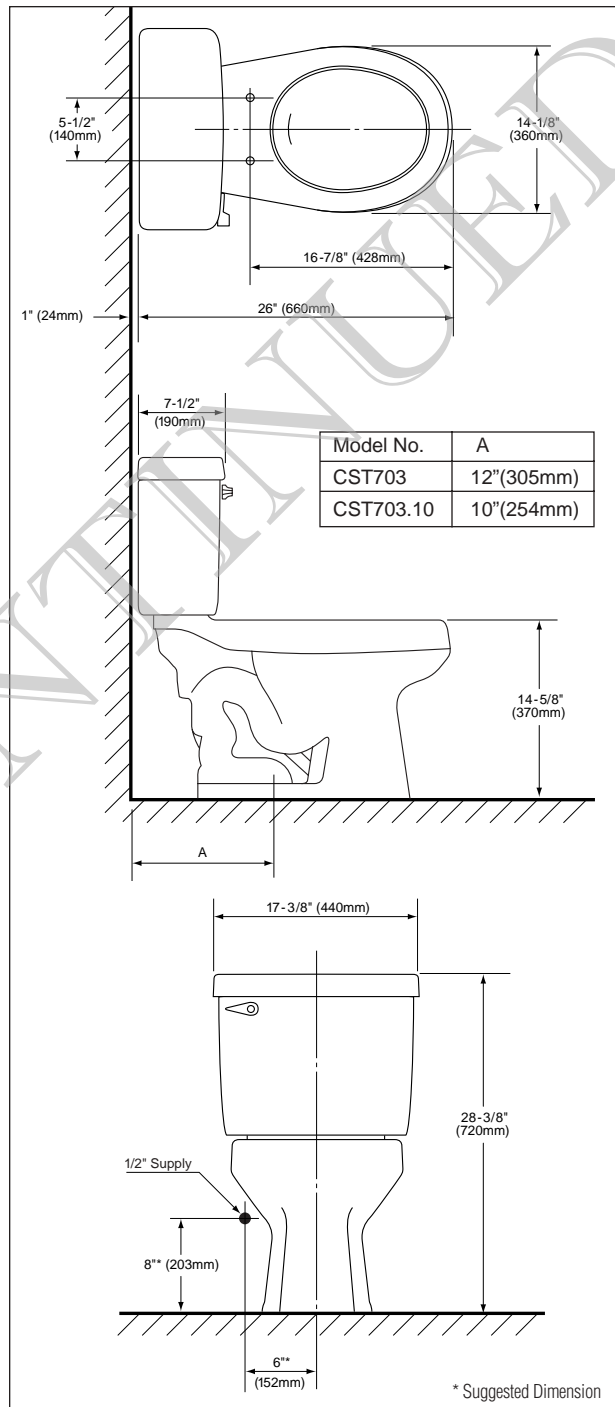

CST703

1.6 GPF Toilet, Round

■ PERFORMANCE

The TOTO 1.6 Gpf toilet received high ratings in independent laboratory performance tests. With a powerful and quiet flush design, the toilet also offers a large water surface.

■ SPECIFICATIONS

Water Use: 1.6 Gpf/6.0 Lpf
Flush System: Gravity Feed
Min. Water Pressure: 8 psi
Water Surface: 7-7/8" x 7-1/8"
Trap Diameter: 1-7/8"
Rough-in: **C703** – 12" rough-in
C703.10 – 10" rough-in
Trap Seal: 2-1/8"
Warranty: One Year Limited Warranty
Material: Two piece vitreous china bowl and tank

Shipping Weight: **C703–Bowl**
43.5 lbs.
C703.10–Bowl
46.0 lbs.
ST703 / ST703R / ST703B–Tank
32.0 lbs.

Shipping Dimensions: **C703 / C703.10–Bowl**
26"L x 10-1/4"W¹ x 15-3/4"H²
x 15-3/4"H
ST703 / ST703R / ST703B–Tank
18-1/8"L x 8-1/4"W x 15-1/2"H

Fixture dimensions and hydraulic performance meet or exceed ANSI/ASME standard A112.19.2M and CAN/CSA B 45 requirements.

Listing / Approvals: IAPMO/UPC, CSA, City of Los Angeles, State of Massachusetts, and others.

These dimensions and specifications are subject to change without notice.

CST703

TOTO®
Perfection by Design

TOTO U.S.A., INC. • 1155 Southern Road, Morrow, GA 30260
Tel. (888) 295-8134 • Fax. (770) 282-8701 • www.totousa.com
Printed in U.S.A. © TOTO LTD. 06/03 #E50050

Printed on recycled paper

REV 06/03