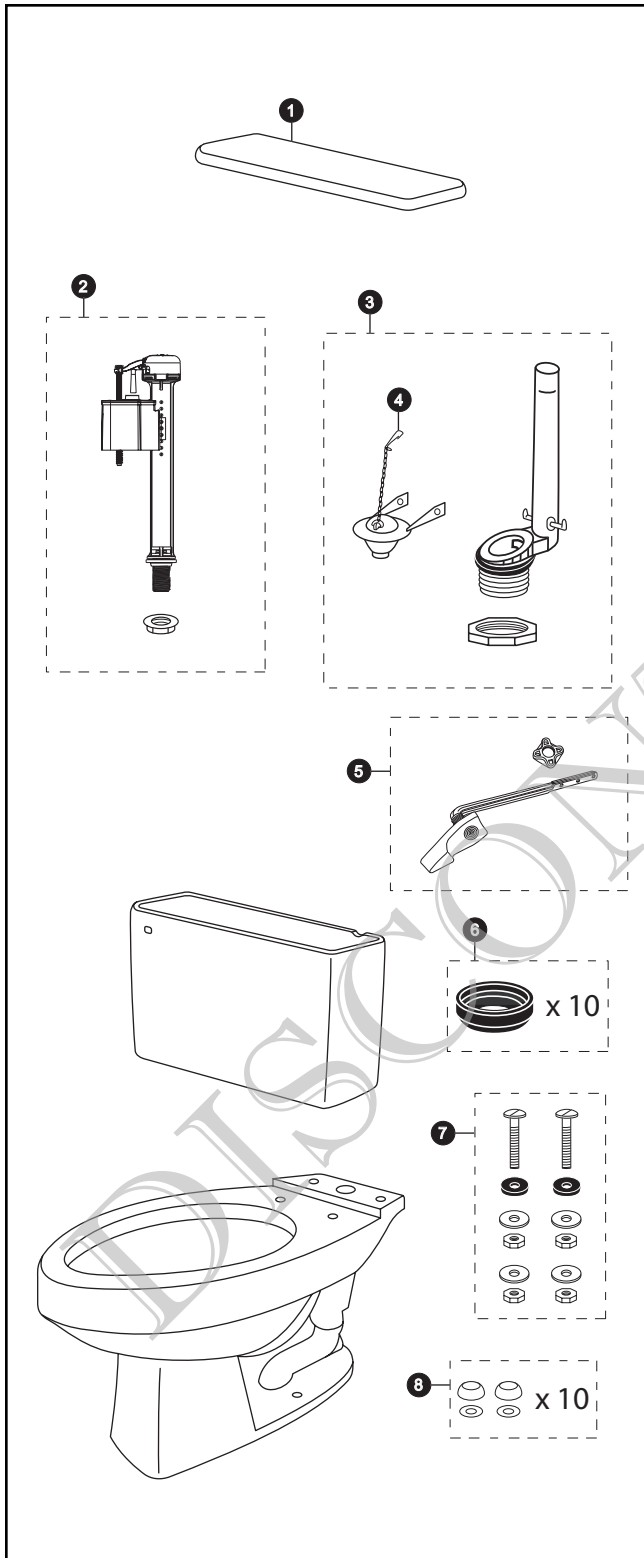

CST704

CST704
ST703
C704

Commercial 1.6 Gpf Toilet, Elongated, Gravity, 12" Rough-In

| Item | Part | Description |
|------|-------------|--|
| 1 | TCU703CR#01 | Tank Lid w/ Velcro Tape |
| | TCU703CR#03 | Tank Lid w/ Velcro Tape |
| | TCU703CR#04 | Tank Lid w/ Velcro Tape |
| | TCU703CR#12 | Tank Lid w/ Velcro Tape |
| | TCU703CR#51 | Tank Lid w/ Velcro Tape |
| 2 | TSU30A | Fill Valve |
| 3 | THU255A | Flush Valve |
| 4 | THU257 | Flapper w/ Chain |
| 5 | THU047#01 | Trip Lever - Front Mount (Left Hand Threads) |
| | THU047#03 | Trip Lever - Front Mount (Left Hand Threads) |
| | THU047#04 | Trip Lever - Front Mount (Left Hand Threads) |
| | THU047#12 | Trip Lever - Front Mount (Left Hand Threads) |
| | THU047#51 | Trip Lever - Front Mount (Left Hand Threads) |
| | THU047#CP | Trip Lever - Front Mount (Left Hand Threads) |
| 6 | THU102 | Tank to Bowl Gaskets (for 10 toilets) |
| 7 | TSU01D | Tank Mounting Kit |
| 8 | THU098#01 | Bolt Cap Sets (for 10 toilets) for #01 & #11 |
| | THU098#03 | Bolt Cap Sets (for 10 toilets) for #03 & #12 |
| | THU098#04 | Bolt Cap Sets (for 10 toilets) |
| | THU098#51 | Bolt Cap Sets (for 10 toilets) |

Note:

Product Number Explanations

Two-Piece Toilet
(CST) Gravity Type Toilet
(704) Model

Tank
(ST) Tank
(703) Model

Bowl
(C) Bowl
(704) Model

Colors
(#01) Cotton
(#03) Bone
(#04) Gray
(#12) Sedona Beige
(#51) Ebony