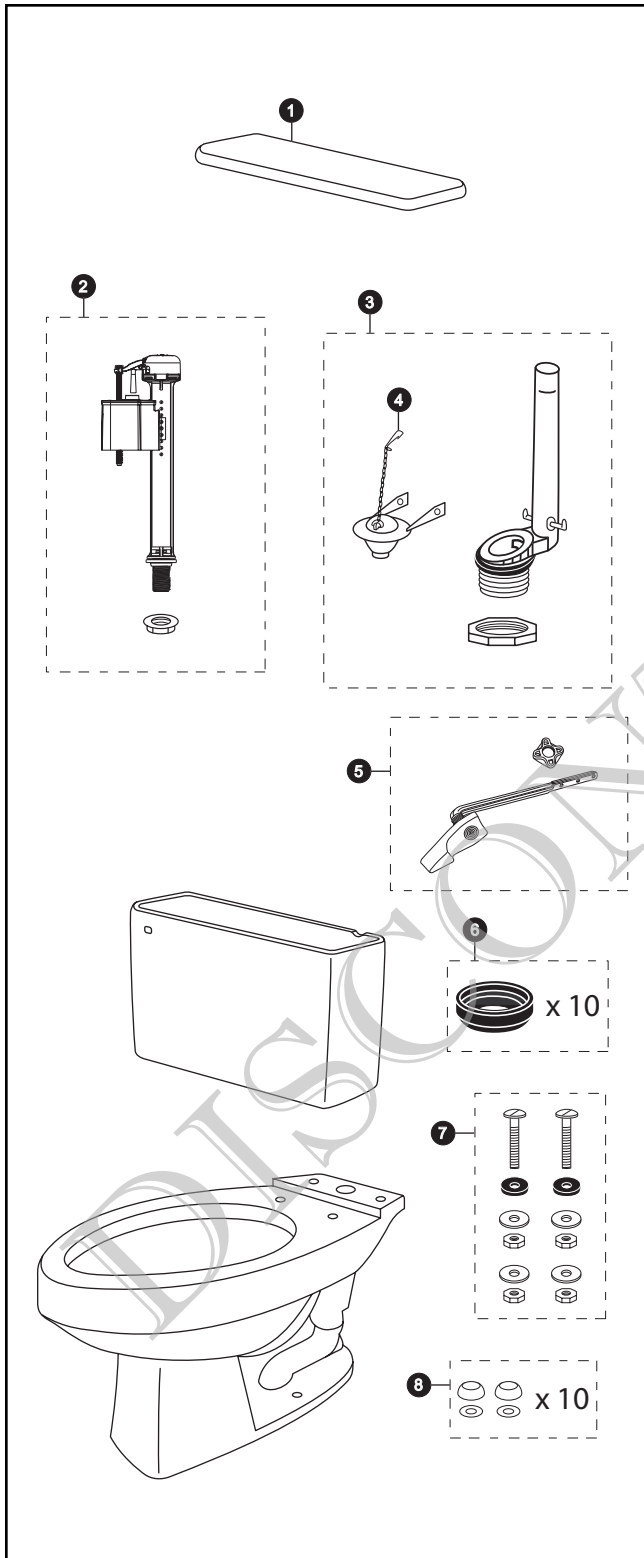

CST704

CST704
ST703
C704

Commercial 1.6 Gpf Toilet, Elongated, Gravity, 12" Rough-In

Item	Part	Description
1	TCU703CR#01	Tank Lid w/ Velcro Tape
	TCU703CR#03	Tank Lid w/ Velcro Tape
	TCU703CR#04	Tank Lid w/ Velcro Tape
	TCU703CR#12	Tank Lid w/ Velcro Tape
	TCU703CR#51	Tank Lid w/ Velcro Tape
2	TSU30A	Fill Valve
3	THU255A	Flush Valve
4	THU257	Flapper w/ Chain
5	THU047#01	Trip Lever - Front Mount (Left Hand Threads)
	THU047#03	Trip Lever - Front Mount (Left Hand Threads)
	THU047#04	Trip Lever - Front Mount (Left Hand Threads)
	THU047#12	Trip Lever - Front Mount (Left Hand Threads)
	THU047#51	Trip Lever - Front Mount (Left Hand Threads)
	THU047#CP	Trip Lever - Front Mount (Left Hand Threads)
6	THU102	Tank to Bowl Gaskets (for 10 toilets)
7	TSU01D	Tank Mounting Kit
8	THU098#01	Bolt Cap Sets (for 10 toilets) for #01 & #11
	THU098#03	Bolt Cap Sets (for 10 toilets) for #03 & #12
	THU098#04	Bolt Cap Sets (for 10 toilets)
	THU098#51	Bolt Cap Sets (for 10 toilets)

Note:

Product Number Explanations

Two-Piece Toilet
(CST) Gravity Type Toilet
(704) Model

Tank
(ST) Tank
(703) Model

Bowl
(C) Bowl
(704) Model

Colors
(#01) Cotton
(#03) Bone
(#04) Gray
(#12) Sedona Beige
(#51) Ebony