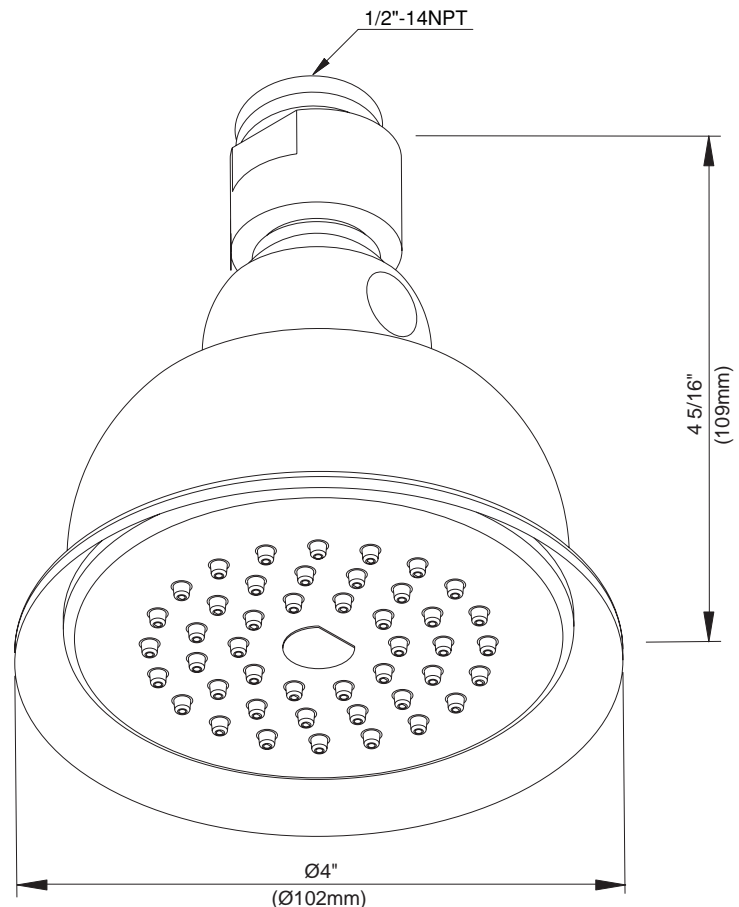

Specific Features: _____ Submitted Model No.: _____

SD461730/01-07.01