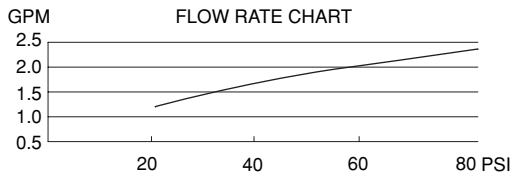

4" OPULENCE™ STYLE SHOWERHEAD

Description

- 4" Victorian styled showerhead
- Holds 45 rubber jets that won't corrode and are easy to clean
- Solid brass construction

Flow & Valving

D461730

Available Colors & Finish

- Chrome
- Brushed Nickel (BN)
- Satin Black (BS)
- Polished Nickel (PNV)
- Polished Brass (PBV)
- Antique Copper (AC)
- Oil Rub Bronze (RB)

Flow Rate

- Conforms to Energy Policy Act of 1992 - maximum flow rate at 80psi of 2.5gpm.