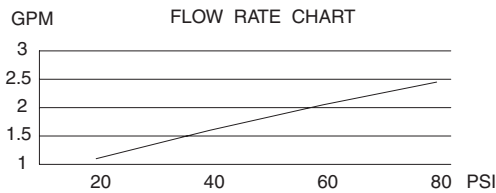

Specific Features: _____ Submitted Model No.: _____

SD153057/05-05.01