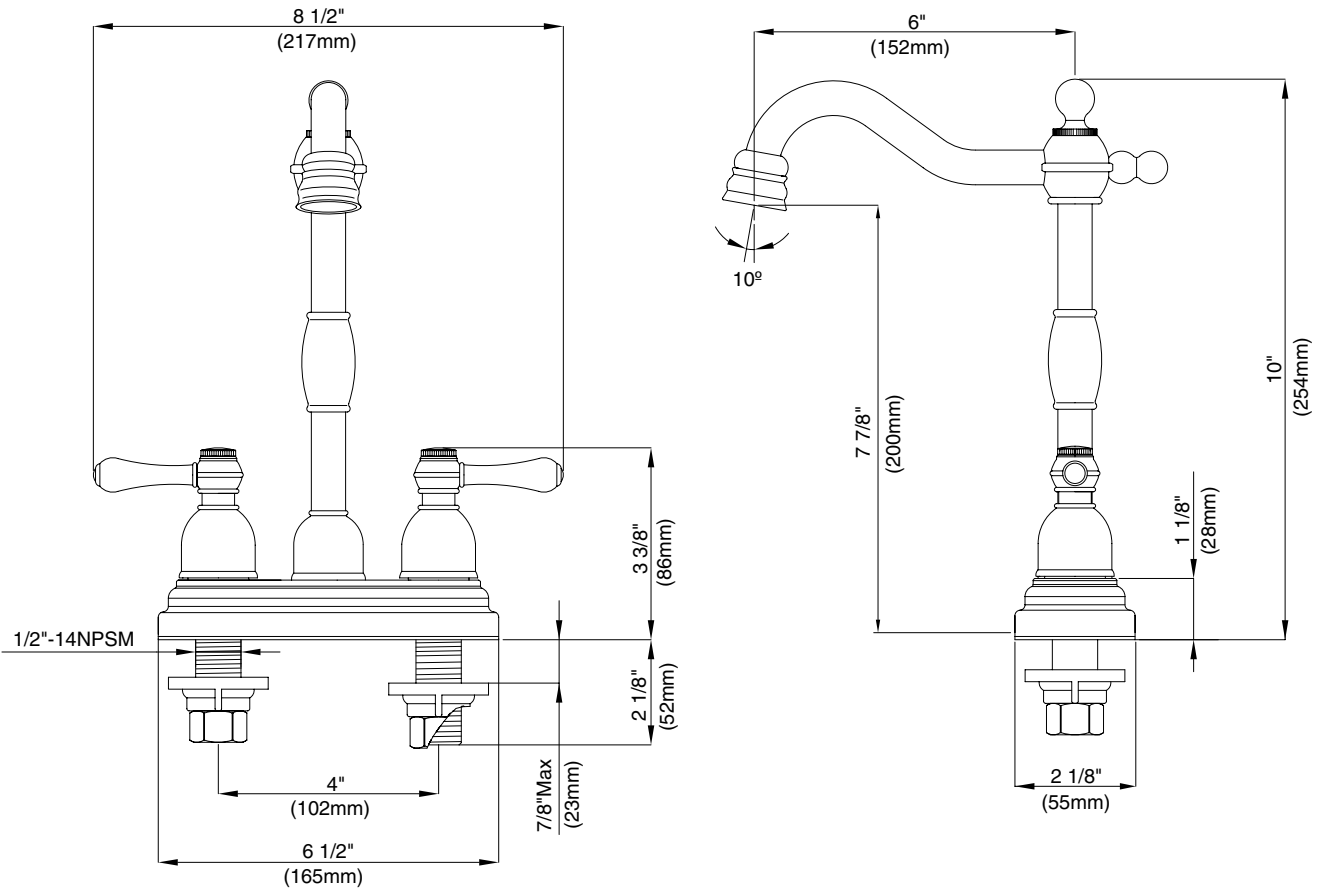

Specific Features: _____ Submitted Model No.: _____

SD153057/05-05.01