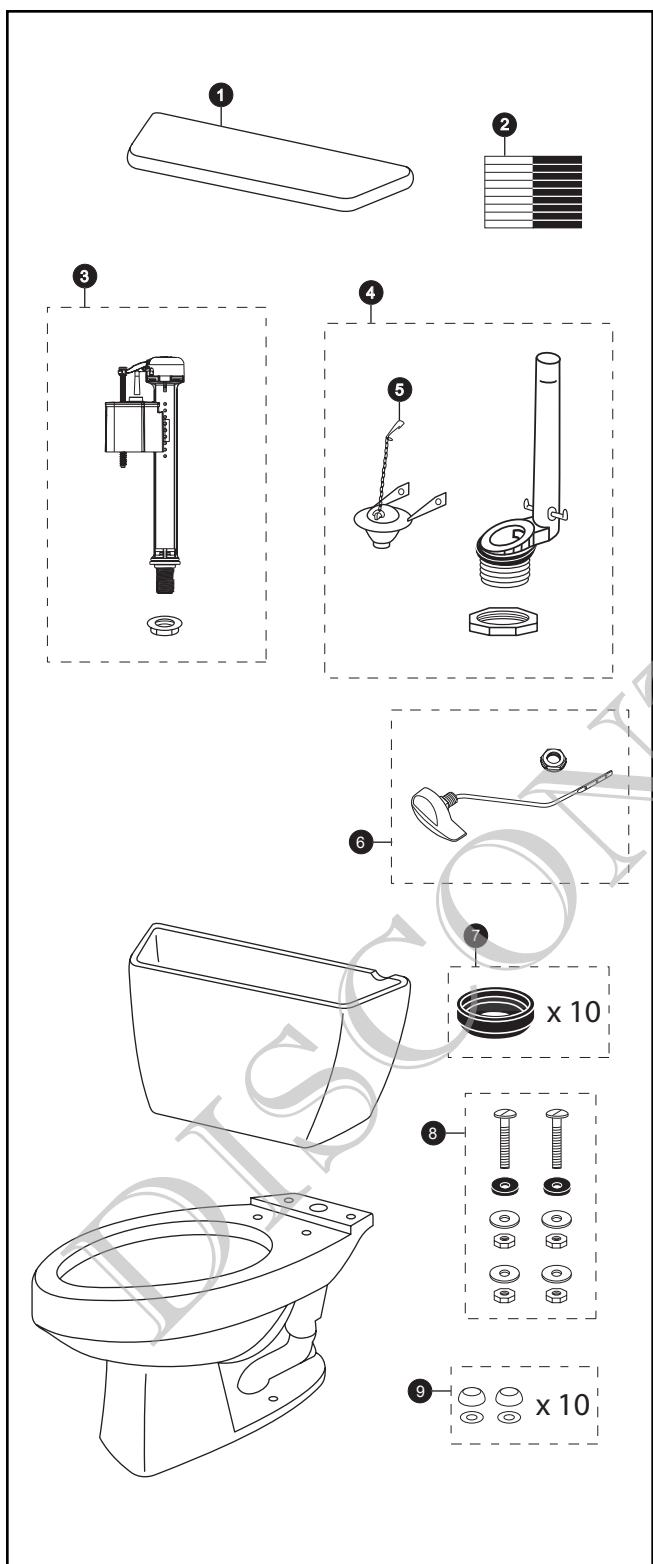

CST714

CST714
ST706
C714

Carusoe™ 1.6 Gpf Toilet, Elongated, Gravity, 12" Rough-In

Item	Part	Description
1	TCU706CR#01	Tank Lid w/ Velcro Tape
	TCU706CR#03	Tank Lid w/ Velcro Tape
	TCU706CR#04	Tank Lid w/ Velcro Tape
	TCU706CR#11	Tank Lid w/ Velcro Tape
	TCU706CR#12	Tank Lid w/ Velcro Tape
	TCU706CR#51	Tank Lid w/ Velcro Tape
2	THU107	Velcro Tape
3	TSU30A	Fill Valve
4	THU255-A	Flush Valve
5	THU257	Flapper w/ Chain
6	THU061#01	Trip Lever
	THU061#03	Trip Lever
	THU061#04	Trip Lever
	THU061#11	Trip Lever
	THU061#12	Trip Lever
	THU061#51	Trip Lever
	THU061#CP	Trip Lever
	THU061#PB	Trip Lever
7	THU102	Tank to Bowl Gaskets (for 10 toilets)
8	TSU01D	Tank Mounting Kit
9	THU098#01	Bolt Cap Sets (for 10 toilets) for #01 & #11
	THU098#03	Bolt Cap Sets (for 10 toilets) for #03 & #12
	THU098#04	Bolt Cap Sets (for 10 toilets)
	THU098#51	Bolt Cap Sets (for 10 toilets)

Note:

Product Number Explanations

<p>Two-Piece Toilet (CST) Gravity Type Toilet (714) Model</p>	<p>Tank (ST) Tank (706) Model</p>	<p>Bowl (C) Bowl (714) Model</p>
<p>Colors (#01) Cotton (#03) Bone (#04) Gray (#11) Colonial White (#12) Sedona Beige (#51) Ebony</p>	<p>Finishes (#CP) Chrome Plated (#PB) Polished Brass</p>	