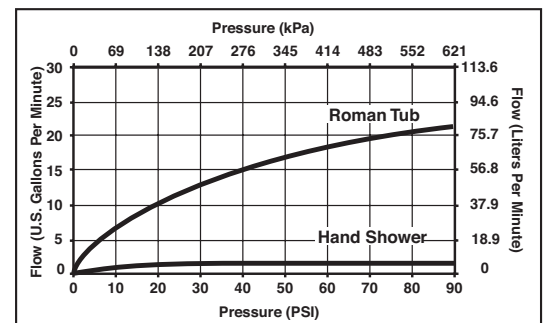

55 E. 111th Street, Indianapolis, Indiana 46280
350 South Edgeware Road, St. Thomas, ON N5P 4L1
© 2016 Masco Corporation of Indiana

Delta reserves the right (1) to make changes in specifications and materials, and (2) to change or discontinue models, both without notice or obligation. Dimensions are for reference only. See current full-line price book or www.deltafaucet.com for finish options and product availability.

DSP-B-T2738 Rev. E