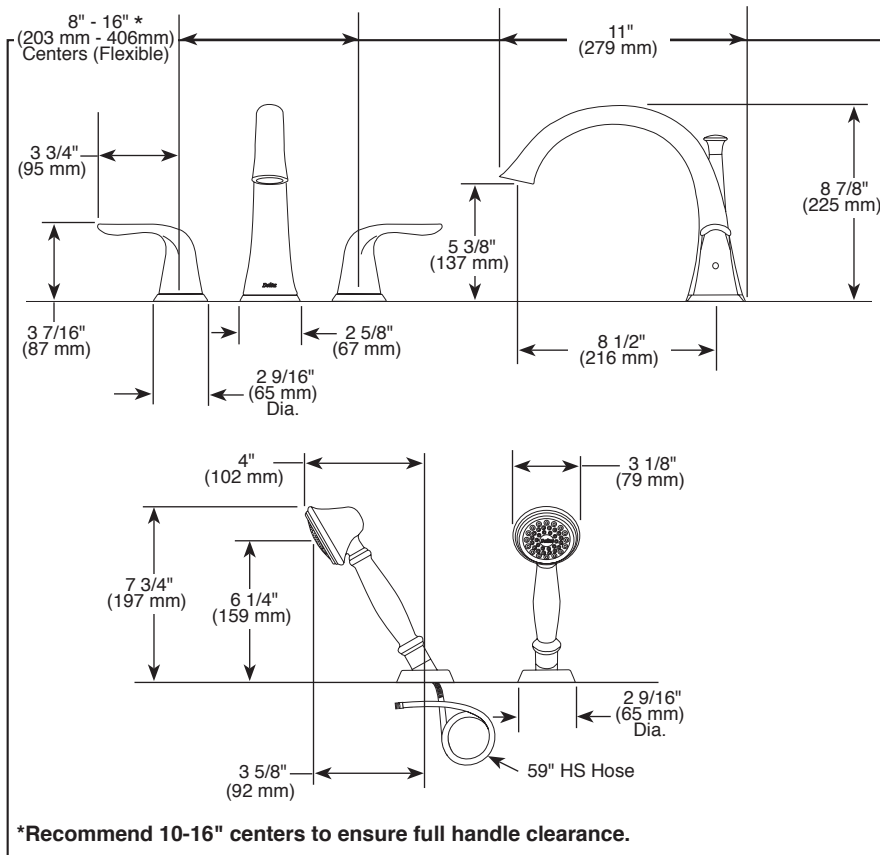

Submitted Model No.: _____
 Specific Features: _____

*Recommend 10-16" centers to ensure full handle clearance.

▲ Designate Proper Finish Suffix

ROMAN TUB/WHIRLPOOL FAUCET TRIM

- Lahara® Bath Collection
- Three Hole Installation (T2738 Series)
- Four Hole Installation (T4738 Series)
- Rough-In Kit Must Also be Ordered to Complete Installation (R4707 for four hole and R2707 for three hole)

STANDARD SPECIFICATIONS:

- Trim Only for two handle Roman Tub faucet for concealed mounting
- Temperature and volume controlled with handles.
- Rough-In kit must also be ordered to complete installation (R4707 for four hole and R2707 for three hole). There are separate specification sheets on each rough-in kit if more details are required.
- Handshower includes double check valves for backflow prevention (T4738)

COMPLETE VALVE COMPLIES WITH:

- ASME A112.18.1 / CSA B125.1
- Indicates compliance to ICC/ANSI A117.1 - Valve control only
- EPA WaterSense® - Applies to handshower only - RP46680*

55 E. 111th Street, Indianapolis, Indiana 46280
 350 South Edgeware Road, St. Thomas, ON N5P 4L1
 © 2016 Masco Corporation of Indiana