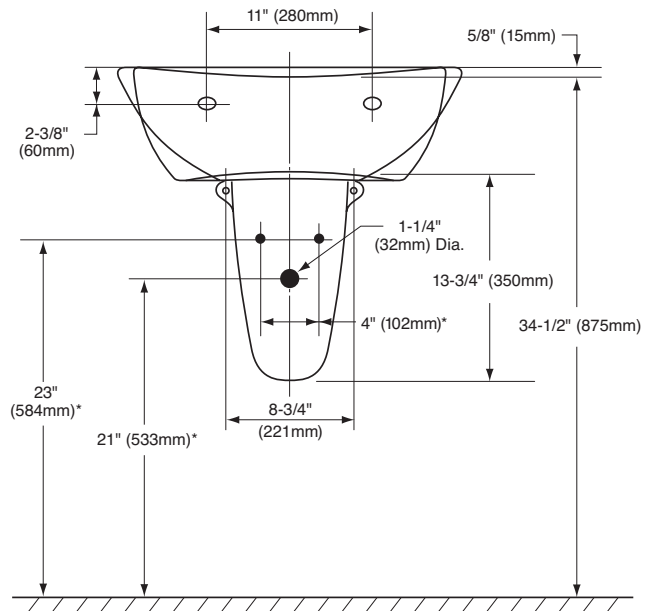

LHT241(G)

Supreme® Wall-Mount Lavatory

SPECIFICATIONS

- Waste 1-1/4" O.D.
- Size 22-7/8" x 19-5/8"
- Basin 20-1/2" x 13-1/4"
- Warranty One Year Limited Warranty
- Material Vitreous china lavatory and shroud
- Shipping Weight LT241(G)/LT241.4(G)/LT241.8(G) 34 lbs.
  HT242 15 lbs.
- Shipping Dimensions LT241(G)/LT241.4(G)/LT241.8(G) 22-7/8" L x 20-1/8" W x 8-1/2" H
  HT242 11-3/4" L x 10-1/4" W x 14-1/8" H

ADA Compliance Check Without Shroud

*Suggested Dimensions

TOTO®

These dimensions and specifications are subject to change without notice