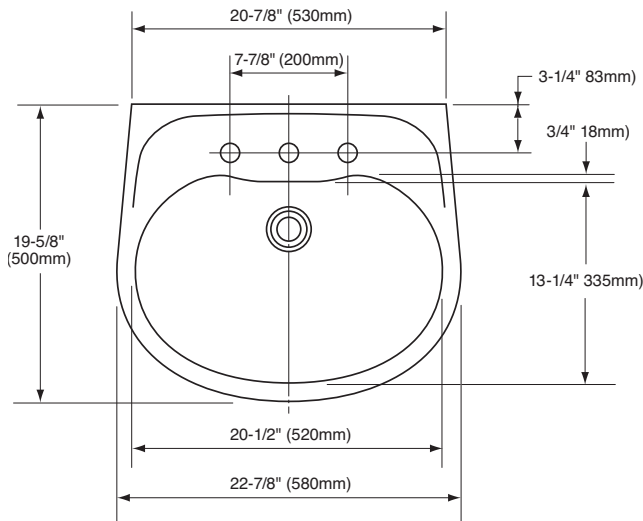

LHT241(G)

Supreme® Wall-Mount Lavatory

SPECIFICATIONS

- Waste 1-1/4" O.D.
- Size 22-7/8" x 19-5/8"
- Basin 20-1/2" x 13-1/4"
- Warranty One Year Limited Warranty
- Material Vitreous china lavatory and shroud
- Shipping Weight LT241(G)/LT241.4(G)/LT241.8(G) 34 lbs.
  HT242 15 lbs.
- Shipping Dimensions LT241(G)/LT241.4(G)/LT241.8(G) 22-7/8" L x 20-1/8" W x 8-1/2" H
  HT242 11-3/4" L x 10-1/4" W x 14-1/8" H

ADA Compliance Check Without Shroud

*Suggested Dimensions

TOTO®

These dimensions and specifications are subject to change without notice