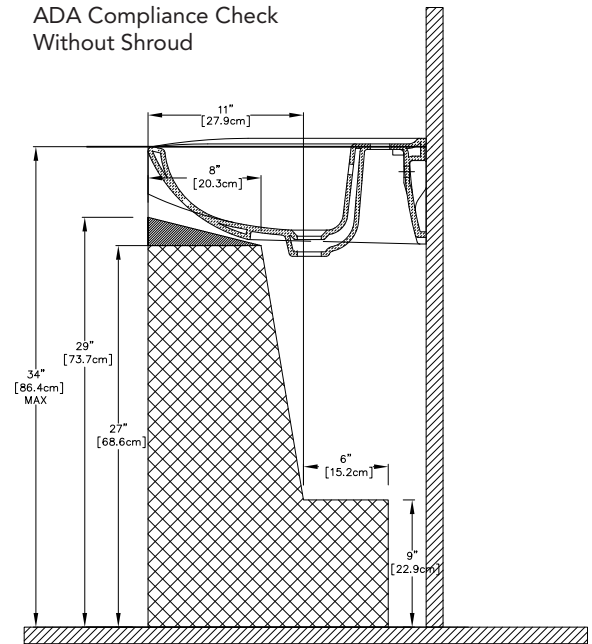

LHT241(G)

Supreme® Wall-Mount Lavatory

SPECIFICATIONS

- Waste 1-1/4" O.D.
- Size 22-7/8" x 19-5/8"
- Basin 20-1/2" x 13-1/4"
- Warranty One Year Limited Warranty
- Material Vitreous china lavatory and shroud
- Shipping Weight LT241(G)/LT241.4(G)/LT241.8(G) 34 lbs.
  HT242 15 lbs.
- Shipping Dimensions LT241(G)/LT241.4(G)/LT241.8(G) 22-7/8" L x 20-1/8" W x 8-1/2" H
  HT242 11-3/4" L x 10-1/4" W x 14-1/8" H

ADA Compliance Check Without Shroud

*Suggested Dimensions

TOTO®

These dimensions and specifications are subject to change without notice