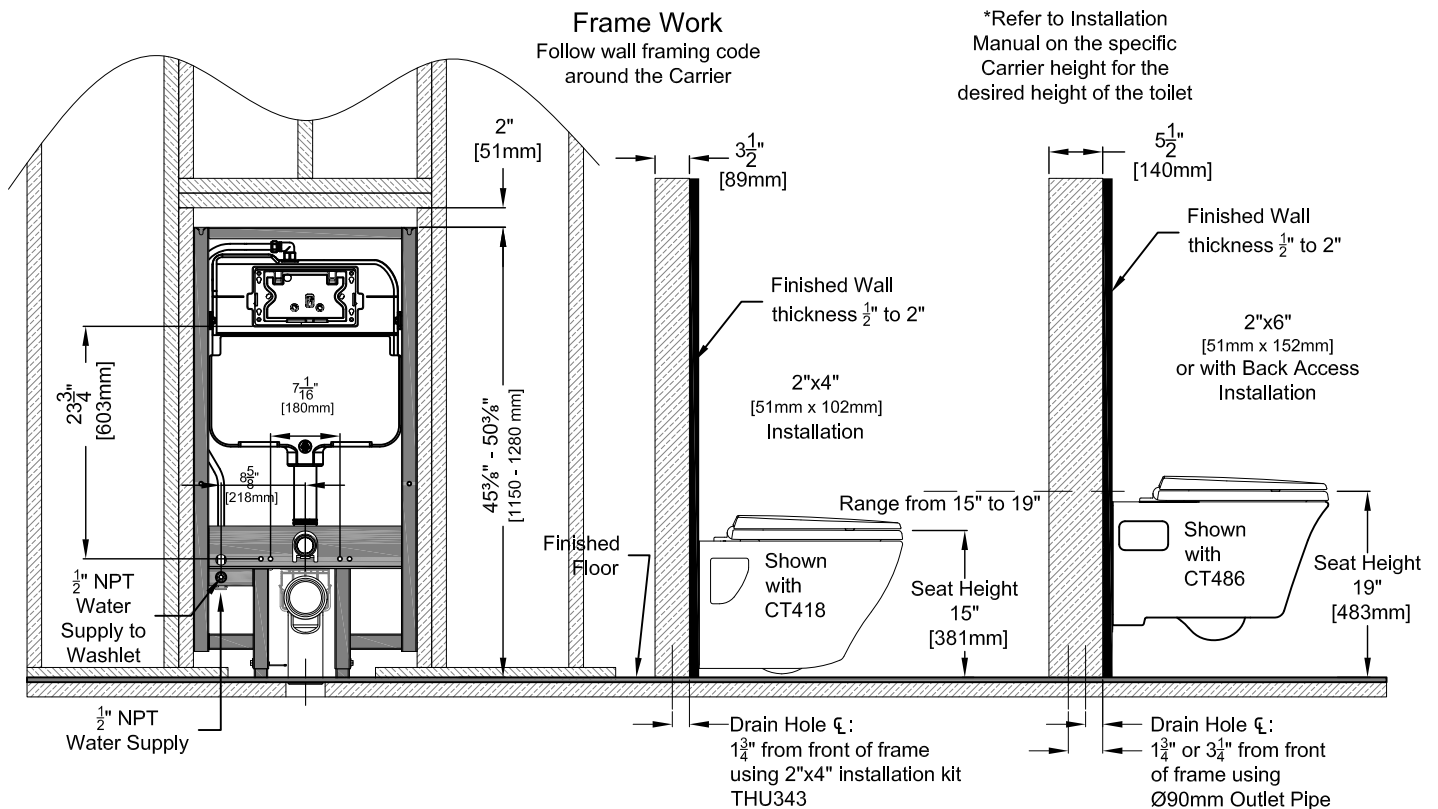

DUOFIT® In-Wall Tank Unit, 1.6 GPF & 0.9 GPF

FEATURES

- Dual flush system, low consumption (1.6 GPF/6.0 LPF & 0.9 GPF/ 3.4 LPF)
- Adjustable 15"-19" mounting height
- Support up to 880 lbs
- Commercial 2" x 6" or optional residential installation with 2" x 4" wall studs with waste outlet kit
- 1-pc blow molded, insulated polyethylene tank to prevent leaks and sweating
- 2" x 6" Polyethylene outlet included
- Pre-plumbed for WASHLET®+ connection

*WaterSense certification only applies to WT171M when combined with either model CT418F(G) or CT486FG toilet bowls.

WT171M

DUOFIT® In-Wall Tank Unit, 1.6 GPF & 0.9 GPF

SPECIFICATIONS

- Water Use 1.6 GPF & 0.9 GPF (6.0 LPF & 3.4 LPF)
- Flush System Dual-flush
- Min. Water Pressure 8 psi (static)
- Installation Height 15" to 19" (projected range)
- Warranty One Year Limited Warranty
- Material Various
- Shipping Weight 44 lbs
- Shipping Dimensions 47" L x 26-1/2" W x 5-3/4" H

INSTALLATION NOTES

Adequate structural bracing is required.

INCORRECT INSTALLATION

DIMENSIONS

TOTO

These dimensions and specifications are subject to change without notice