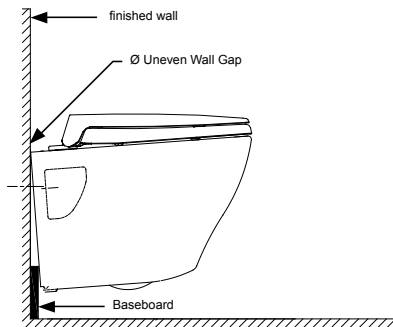

*WaterSense certification only applies to WT171M when combined with either model CT418F(G) or CT486FG toilet bowls.

WT171M

DUOFIT® In-Wall Tank Unit, 1.6 GPF & 0.9 GPF

SPECIFICATIONS

- Water Use 1.6 GPF & 0.9 GPF (6.0 LPF & 3.4 LPF)
- Flush System Dual-flush
- Min. Water Pressure 8 psi (static)
- Installation Height 15" to 19" (projected range)
- Warranty One Year Limited Warranty
- Material Various
- Shipping Weight 44 lbs
- Shipping Dimensions 47" L x 26-1/2" W x 5-3/4" H

INSTALLATION NOTES

Adequate structural bracing is required.

INCORRECT INSTALLATION

DIMENSIONS

TOTO

These dimensions and specifications are subject to change without notice