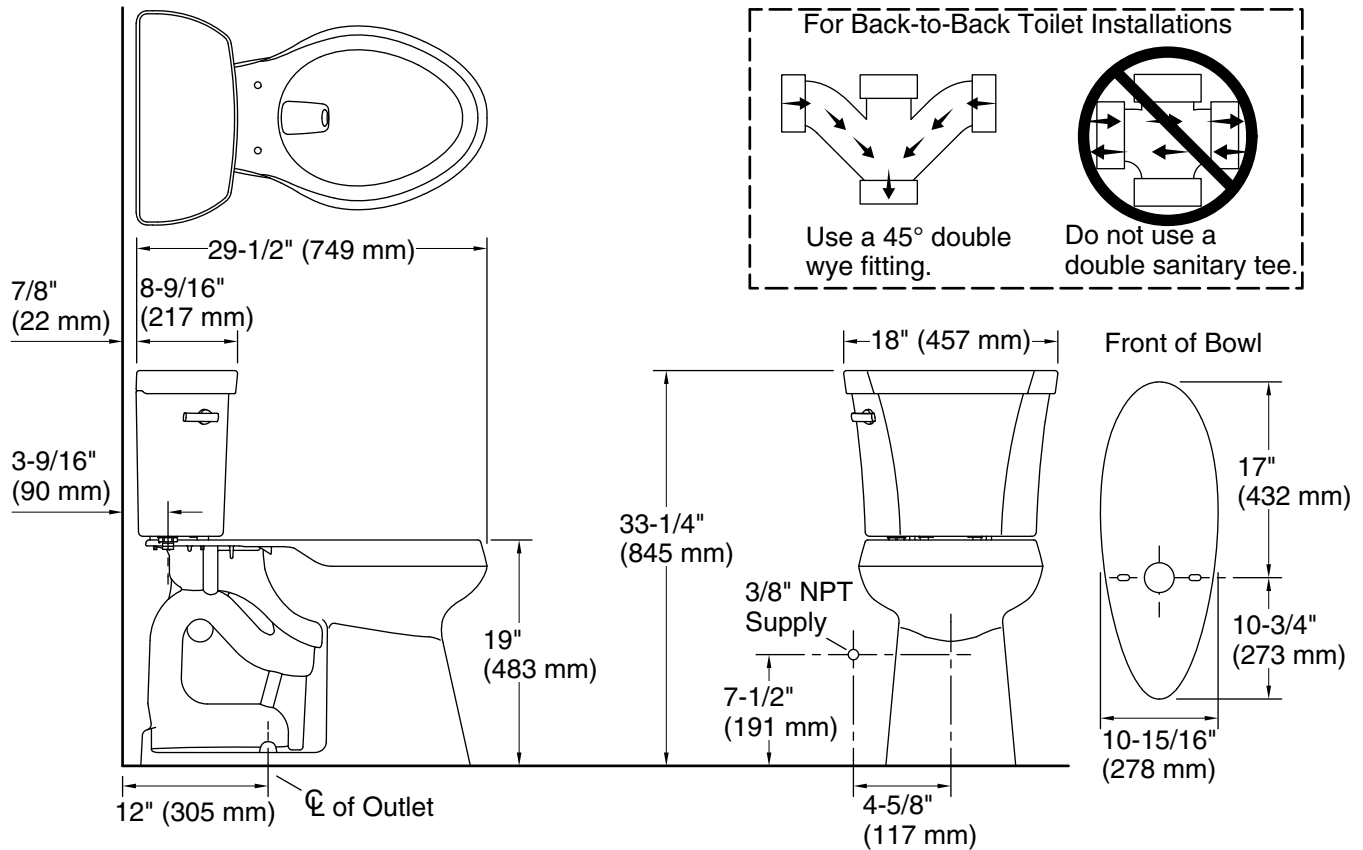

Installation

- Standard 12" (305 mm) rough-in.
- Three-bolt quick-connect installation.
- Seat and supply line sold separately.

Recommended Products/Accessories

K-4636 Cachet® Quiet-Close™ Elongated Toilet Seat
K-5588 Purefresh® Elongated Toilet Seat
K-4108 C³®-230 Elongated cleansing toilet seat
K-9379 Trip Lever
1023457 Wax Ring/Hardware Kit
1265114 Connector Hose
K-23726 Drain treatment

Included Components

Product consists of:

K-4467 Toilet tank, 1.28 gpf
K-22661 Elongated tall toilet bowl

Additional Components:

Bolt cap (Qty 2)
Tank
Tank accessory pack
Tank cover
Trip lever

Codes/Standards

Color tiles intended for reference only.

Color	Code	Description
	0	White
	96	Biscuit
	7	Black Black™

Technical Information

All product dimensions are nominal.

Toilet type:	Two-piece, Floor-mount
Waste Outlet:	Floor
Bowl shape:	Elongated
Flush type:	Class Five®
Trap passageway:	2-1/8" (54 mm)
Water Consumption	
Full:	1.28 gpf (4.8 lpf)
Water surface size:	9-1/4" x 6-1/2" (235 mm x 165 mm)
Rim to water surface:	6-3/8" (161 mm)
Rough-in:	12" (305 mm)
Seat-mounting holes:	5-1/2" (140 mm)

Notes

Install this product according to the installation instructions.

For back-to-back toilet installations: Use only a 45° double wye fitting.