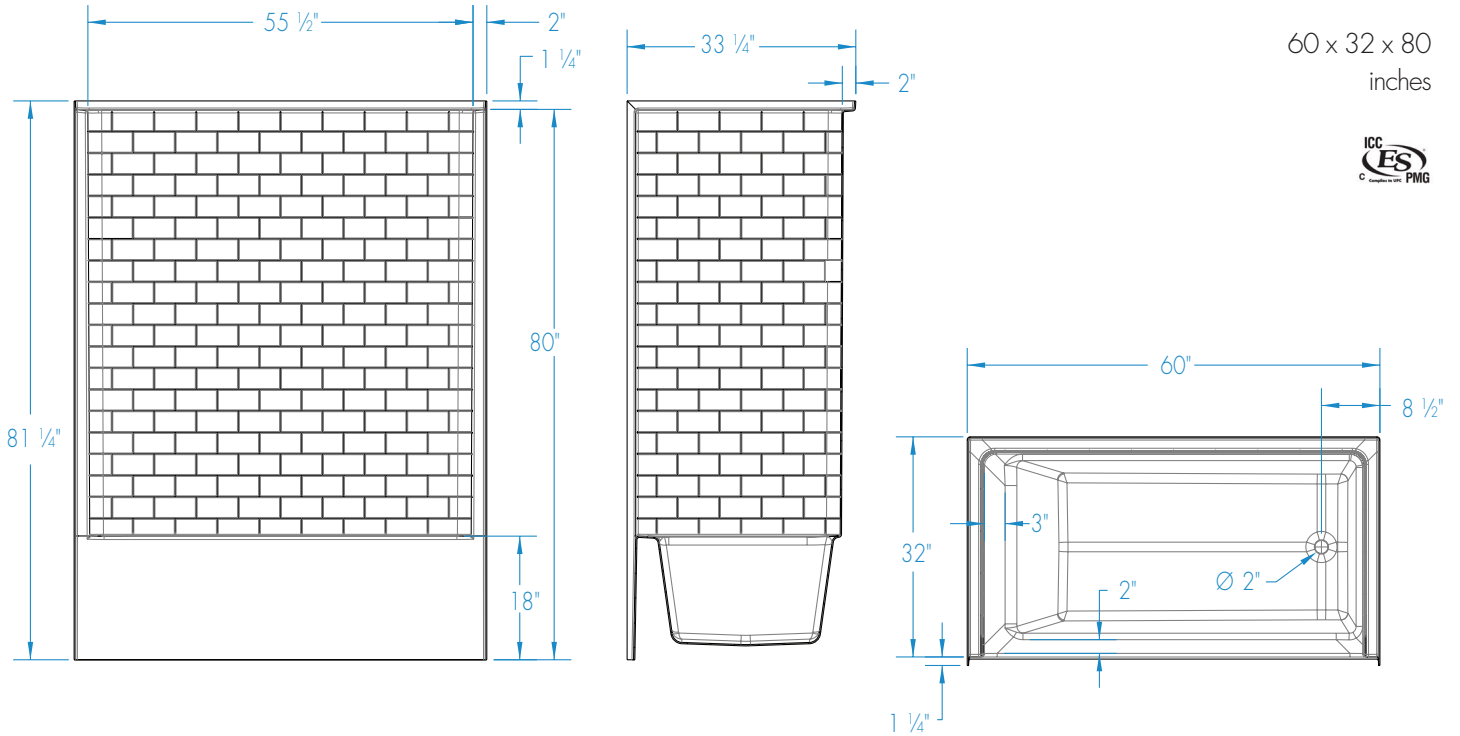

6032STT – EVERYDAY TUB/SHOWERS

60 x 32 x 80 inches

FEATURES

- Tub-shower
- Subway tile finish
- Ergonomic backrest
- Slip-resistant textured bottom
- Left or right hand drain
- AcrylX™ applied acrylic surface
- Lifetime limited warranty

COLOR OPTIONS

Stock	Upgraded	Premium
White	Almond Biscuit/Linen Bone	Black Mexican Sand Sand Bar Sterling Silver

6032STT

60 x 32 x 80
inches

FEATURES lbs Dimensional Tolerance $\pm 3/8"$. Dimensions needed for site preparation should be measured from the unit. Aquatic assumes no responsibility for preparatory work.

Model #	Material	Wall Finish	Jets	Motor	Controls	Drain	Net Wt.	Pkg. Wt.
Tub-Shower #6032STT	AcrylX™	Subway Tile	-	-	-	LH or RH	137	142

DIMENSIONS

Specifications	inches
Width: Overall / Net	60
Depth: Overall / Net	32 / 33 1/4
Height: Overall / Net	81 1/4 / 80
Enclosure Opening	55 1/2
Skirt Height	18
Drain Rough-In (from Back Wall)	16
Drain Rough-In (from Side Wall)	2 5/8
Drain: Diameter / Clearance	2 / 3/4

FRAMING DIMENSIONS inches

Type	D Depth	W Width	H Height	A	B	C
Alcove	33 1/2	60 1/8	-	Box Out	2 5/8	16

SUMP DATA

Top of Drain to Bottom of Overflow	Capacity to Overflow gal	Min. Operating Capacity gal	WIDTH @ centerline		DEPTH @ centerline	
			Top	Bottom	Top	Bottom
12 5/8	52	-	49 3/8	42 1/4	25 1/8	21 3/8