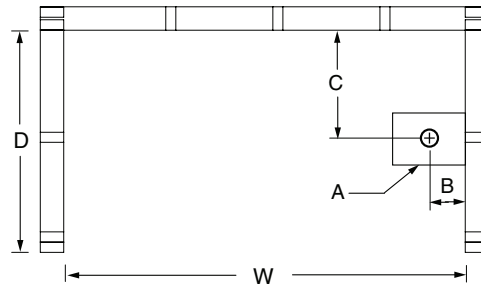

COLOR OPTIONS

Stock	Upgraded	Premium
White	Almond Biscuit/Linen Bone	Black Mexican Sand Sand Bar Sterling Silver

6032STT

60 x 32 x 80
inches

FEATURES lbs Dimensional Tolerance $\pm 3/8"$. Dimensions needed for site preparation should be measured from the unit. Aquatic assumes no responsibility for preparatory work.

Model #	Material	Wall Finish	Jets	Motor	Controls	Drain	Net Wt.	Pkg. Wt.
Tub-Shower #6032STT	AcrylX™	Subway Tile	-	-	-	LH or RH	137	142

DIMENSIONS

Specifications	inches
Width: Overall / Net	60
Depth: Overall / Net	32 / 33 1/4
Height: Overall / Net	81 1/4 / 80
Enclosure Opening	55 1/2
Skirt Height	18
Drain Rough-In (from Back Wall)	16
Drain Rough-In (from Side Wall)	2 5/8
Drain: Diameter / Clearance	2 / 3/4

FRAMING DIMENSIONS inches

Type	D Depth	W Width	H Height	A	B	C
Alcove	33 1/2	60 1/8	-	Box Out	2 5/8	16

SUMP DATA

Top of Drain to Bottom of Overflow	Capacity to Overflow gal	Min. Operating Capacity gal	WIDTH @ centerline		DEPTH @ centerline	
			Top	Bottom	Top	Bottom
12 5/8	52	-	49 3/8	42 1/4	25 1/8	21 3/8