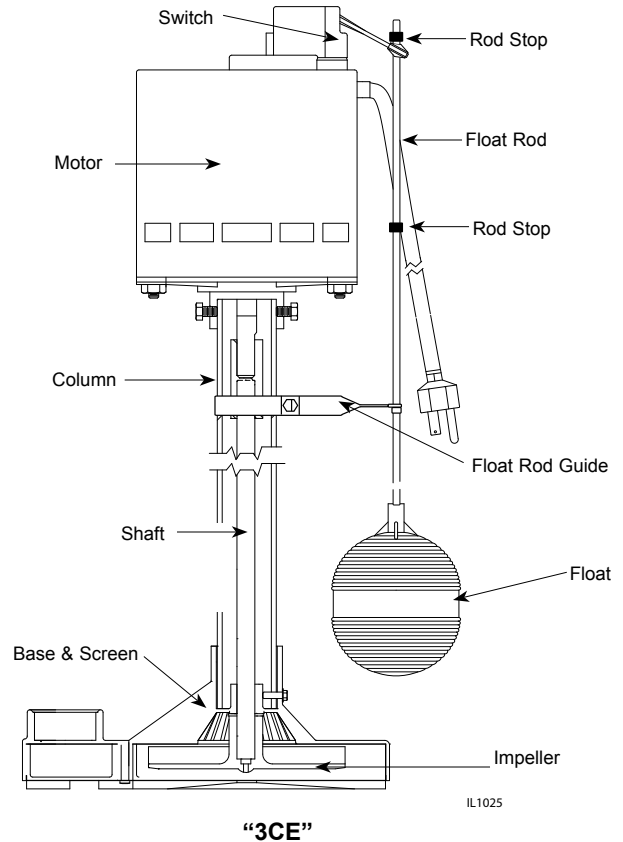

COLUMN SUMP PUMP REPAIR PARTS

(For Pricing Refer To Repair Parts Price List)

MODEL NO.	DATE CODE					
	BEFORE 95-03 (3/95)		95-03 THRU 01-10		AFTER 01-11	
	3CD	3CE	3CD	3CE	3CD	3CE
DESCRIPTION	PART NUMBER					
Base	132139	132139 †	132139	N/R	132139	N/R
Screen	N/A	N/A	130503	N/R	130503	N/R
Base & Screen	N/R	N/R	N/R	N/A	N/R	N/A
Column	N/A	N/A	128319	128319	128319	128319
Machine Screw 1/4" - 20 x 1/2"	* (2)	* (2)	* (2)	* (2)	* (2)	* (2)
Washer/Thrust	N/A	N/A	N/R	N/R	139496	139496
Shaft	N/A	N/A	N/A	N/A	138970	138970
Impeller	132073	132073	N/A	N/A	132073	132073
Float Rod Guide w/Screw	132012	132012	132012	132012	132012	132012
Float Rod w/Stops	135267	135267	135267	135267	135267	135267
Rod Stops (2)	135266	135266	135266	135266	135266	135266
Float	001134	001134	001134	001134	001134	001134
Switch	133817	133817	133817	133817	133817	133817
Motor w/Switch & Cord	128758	128758	128758	128758	128758	139359