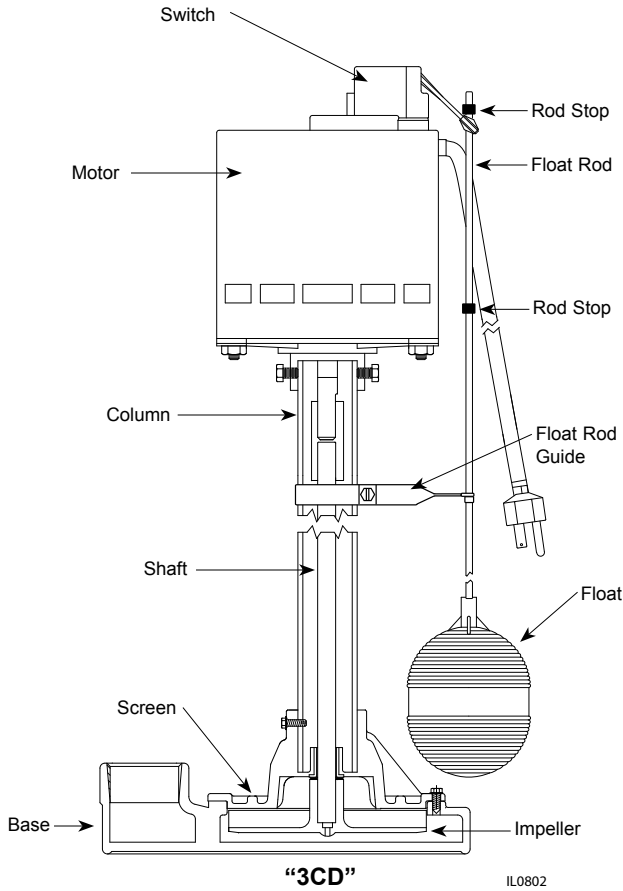

COLUMN SUMP PUMP REPAIR PARTS

(For Pricing Refer To Repair Parts Price List)

MODEL NO.	DATE CODE					
	BEFORE 95-03 (3/95)		95-03 THRU 01-10		AFTER 01-11	
	3CD	3CE	3CD	3CE	3CD	3CE
DESCRIPTION	PART NUMBER					
Base	132139	132139 †	132139	N/R	132139	N/R
Screen	N/A	N/A	130503	N/R	130503	N/R
Base & Screen	N/R	N/R	N/R	N/A	N/R	N/A
Column	N/A	N/A	128319	128319	128319	128319
Machine Screw 1/4" - 20 x 1/2"	* (2)	* (2)	* (2)	* (2)	* (2)	* (2)
Washer/Thrust	N/A	N/A	N/R	N/R	139496	139496
Shaft	N/A	N/A	N/A	N/A	138970	138970
Impeller	132073	132073	N/A	N/A	132073	132073
Float Rod Guide w/Screw	132012	132012	132012	132012	132012	132012
Float Rod w/Stops	135267	135267	135267	135267	135267	135267
Rod Stops (2)	135266	135266	135266	135266	135266	135266
Float	001134	001134	001134	001134	001134	001134
Switch	133817	133817	133817	133817	133817	133817
Motor w/Switch & Cord	128758	128758	128758	128758	128758	139359

(*) Standard hardware item
 (†) Cast Iron — Plastic base not available
 (N/A) Not available
 (N/R) Not required