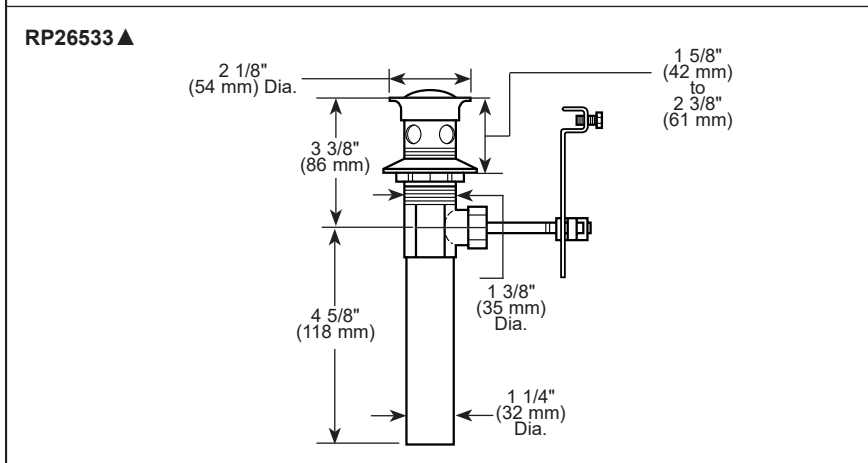

see what Delta can do™

BATHROOM FAUCETS

- Dryden® Bath Collection
- Two Handle Widespread Deck Mount

FEATURES:

- Diamond Seal® Technology

STANDARD SPECIFICATIONS:

- Max flow rate 1.2 gpm @ 60 psi, 4.5 L/min @ 414 kPa
- Three-hole mount
- 1/4 turn stops
- Hot and cold stems are interchangeable
- Diamond coated ceramic cartridges
- 3/8" O.D. straight PEX supply tubes
- Models with suffix "MPU" have metal drain with pop-up type fitting with plated flange and stopper

COMPLIES WITH:

- ASME A112.18.1 / CSA B125.1
- ASME A112.18.2 / CSA B125.2
- NSF/ANSI/CAN 61 & 372
- EPA WaterSense®
- ♿ ICC/ANSI A117.1 - Valve control only

▲ Designate proper finish suffix

Delta Faucet Company reserves the right (1) to make changes in specifications and materials, and (2) to change or discontinue models, both without notice or obligation. Dimensions are for reference only. See current full-line price book or www.deltafaucet.com for finish options and product availability.

DSP-L-3551-MPU-DST Rev. C

Delta Faucet Company
55 E. 111th Street, Carmel, IN 46280
350 South Edgeware Road, St. Thomas, ON N5P 4L1
© 2025 Delta Faucet Company