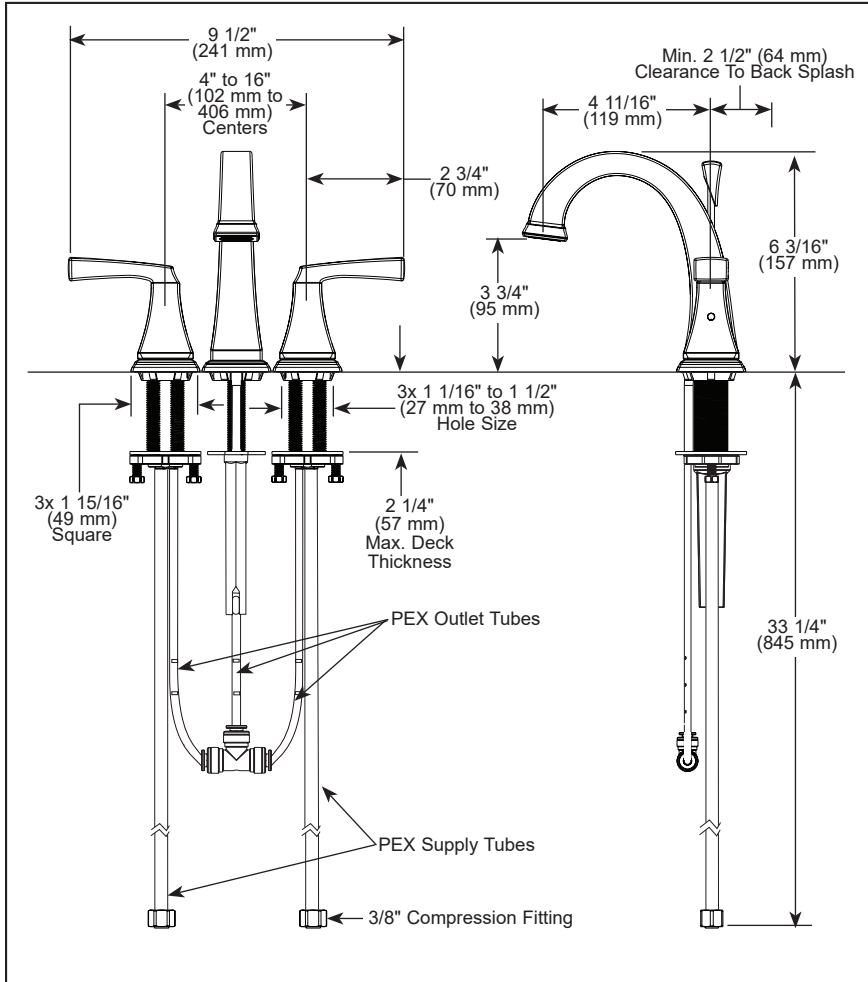

see what Delta can do™

BATHROOM FAUCETS

- Dryden® Bath Collection
- Two Handle Widespread Deck Mount

FEATURES:

- Diamond Seal® Technology

STANDARD SPECIFICATIONS:

- Max flow rate 1.2 gpm @ 60 psi, 4.5 L/min @ 414 kPa
- Three-hole mount
- 1/4 turn stops
- Hot and cold stems are interchangeable
- Diamond coated ceramic cartridges
- 3/8" O.D. straight PEX supply tubes
- Models with suffix "MPU" have metal drain with pop-up type fitting with plated flange and stopper

COMPLIES WITH:

- ASME A112.18.1 / CSA B125.1
- ASME A112.18.2 / CSA B125.2
- NSF/ANSI/CAN 61 & 372
- EPA WaterSense®
- ♿ ICC/ANSI A117.1 - Valve control only

▲ Designate proper finish suffix

Delta Faucet Company reserves the right (1) to make changes in specifications and materials, and (2) to change or discontinue models, both without notice or obligation. Dimensions are for reference only. See current full-line price book or www.deltafaucet.com for finish options and product availability.

DSP-L-3551-MPU-DST Rev. C

Delta Faucet Company
55 E. 111th Street, Carmel, IN 46280
350 South Edgeware Road, St. Thomas, ON N5P 4L1
© 2025 Delta Faucet Company